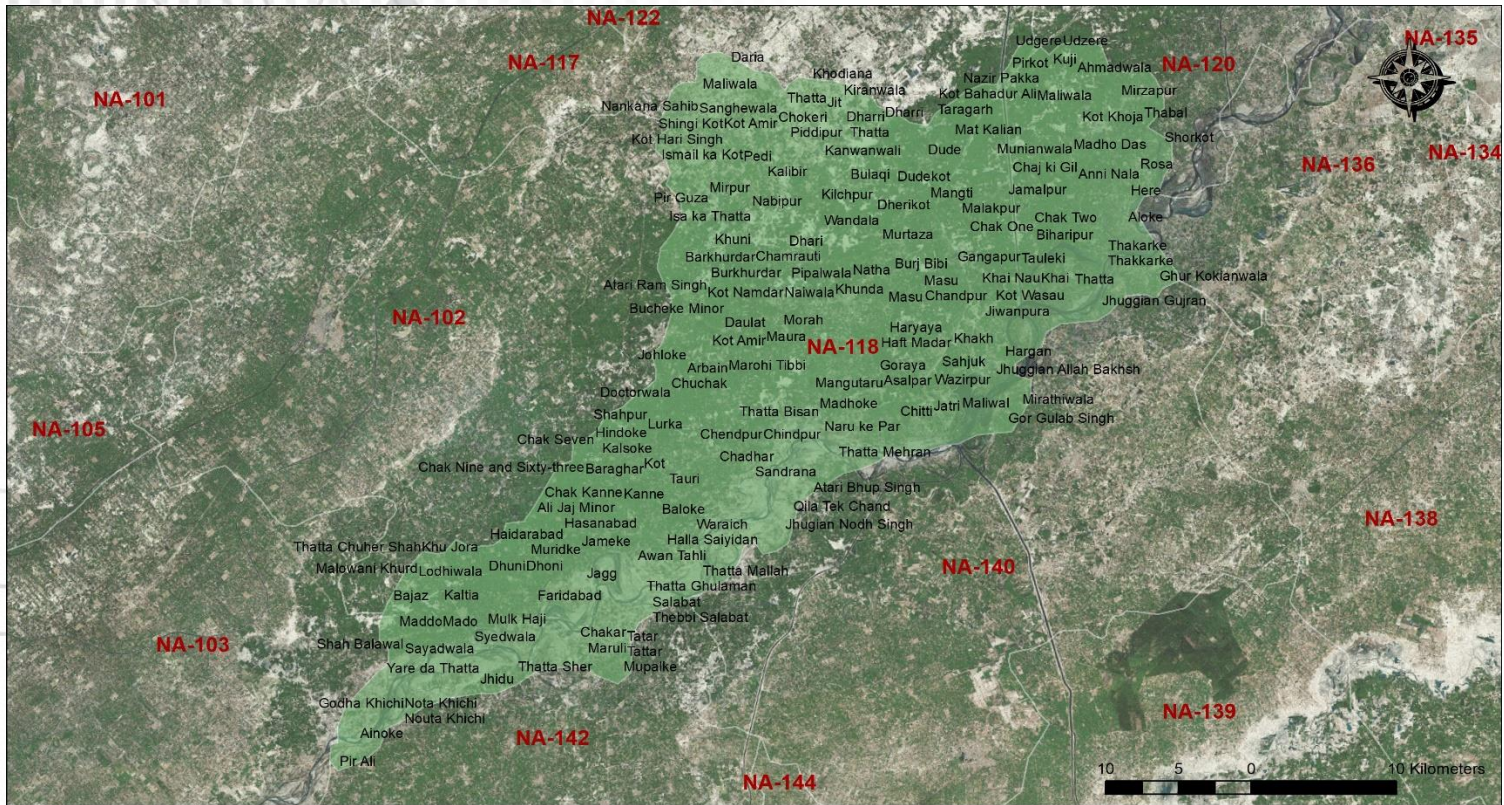

CONSTITUENCY PROFILE

NA-118 NANKANA SAHIB-II

PUNJAB

CONSTITUENCY
POPULATION

674,036

VOTER STATISTICS

Male

212,728

Female

158,987

Total

371,715

55%

of the total population
are registered as voters

POLLING STATIONS

65

Male

65

Female

186

Combined

316

Total

Number of polling stations where
registered voters exceed 1,200 : **140**

1,176

AVERAGE VOTER
AT POLLING BOOTH

449

LIST OF CONTESTING CANDIDATES

#	Name	Name of Political Party
1	Ijaz Ahmad Shah	Pakistan Tehreek-e-Insaf
2	Tauseef Ahmad Rai	Independent
3	Hussain Shahjahan Bhatti	Independent
4	Saeed Ahmad Zafar	Independent
5	Syed Afzaal Hussain Rizvi	Tehreek-e-Labaik Pakistan
6	Shahjahan Ahmad Bhatti	Pakistan Peoples Party Parliamentarians
7	Shezra Mansab Ali Khan Kharal	Pakistan Muslim League (Nawaz)
8	Sadam Hussain	Jannat Pakistan Party
9	Muhammad Shafi	Independent
10	Muneer Ahmad Sabir	Independent